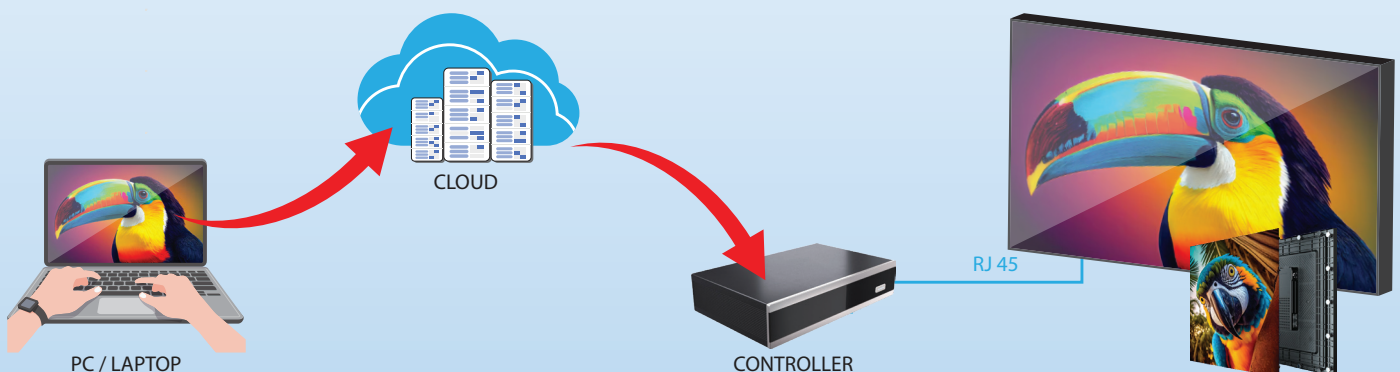

PT. Inovasi Sarana Grafindo (InnoGRAPH)
Jl. Lenteng Agung No. 15 (Jl. Baug No. 2), Jakarta Selatan, 12610, Indonesia Telp: +62 21 7883 1075
Fax: +62 21 7883 1692 Email: cs@innograph.com

www.innograph.com