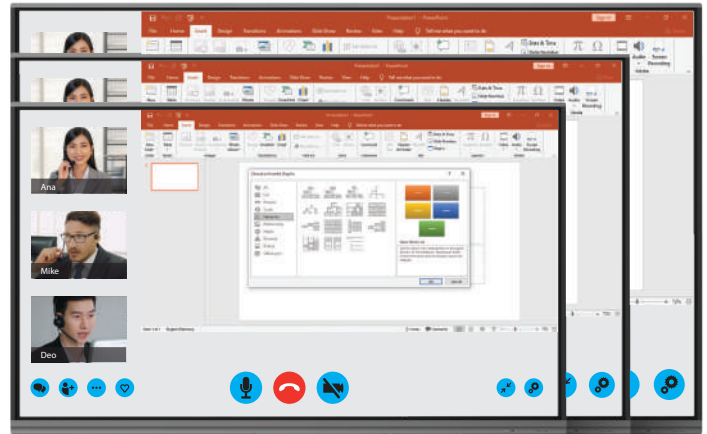

Interact • Collaborate • Engage

ULTRA HD
4K

Extended Screen

Screen Size

65" 75" 86"

- Write, annotate, and draw with accurate touch and smooth writing experience.
- Screen sharing from personal devices (compatible with Windows, Android, iOS, MacOS) up to 9 screens simultaneously.
- Take screenshots easily from any software displayed on the ICE Board.
- Anti-glare tempered glass screen.
- Voting / quiz software.
- Available option for using OPS Pluggable PC (Intel i5 / i7).
- Quick switch between Android & Windows OPS PC.
- Supports many video conferencing software.

ICE Board Product Specification

Size	65"	75"	86"
System Version	Android 9.0		
RAM	4GB		
Brightness	350cd/m2		
Lifetime	30000 Hours		
Overall Power	450W	550W	650W
Display Area	1428.48mm x 803.52mm	1649.664mm x 927.936mm	1895.04mm x 1065.96mm
Physical Specification			
Product Dimension (mm)	1488.4(L) x 896.6(H) x 86.4(D)	1709.1(L) x 1019.5(H) x 86(D)	1957(L) x 1159(H) x 86(D)
Package Dimension (mm)	1656(L) x 204(W) x 1050(H)	1860(L) x 280(W) x 1140(H)	2146(L) x 280(W) x 1308(H)
Net Weight	38kg	49.50kg	64.60kg
Gross Weight	49kg	63.85kg	82.85kg
VESA	600x400mm	800x400mm	800x600mm
Accessories			
Power Cable, HDMI Cable, USB Touch Cable, 2 Stylus Pen, 1 Remote Control.			