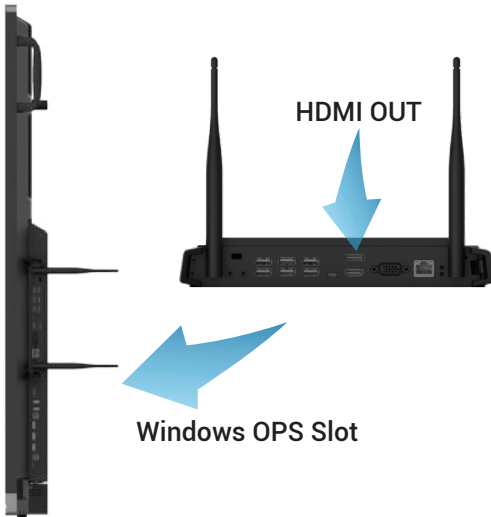

Interact • Collaborate • Engage

ULTRA HD
4K

Extended Screen

Screen Size

65" 75" 86"

- Write, annotate, and draw with accurate touch and smooth writing experience.
- Screen sharing from personal devices (compatible with Windows, Android, iOS, MacOS) up to 9 screens simultaneously.
- Take screenshots easily from any software displayed on the ICE Board.
- Anti-glare tempered glass screen.
- Voting / quiz software.
- Available option for using OPS Pluggable PC (Intel i5 / i7).
- Quick switch between Android & Windows OPS PC.
- Supports many video conferencing software.

ICE Board Product Specification

Size	65"	75"	86"
System Version	Android 9.0		
RAM	4GB		
Brightness	350cd/m2		
Lifetime	30000 Hours		
Overall Power	450W	550W	650W
Display Area	1428.48mm x 803.52mm	1649.664mm x 927.936mm	1895.04mm x 1065.96mm
Physical Specification			
Product Dimension (mm)	1488.4(L) x 896.6(H) x 86.4(D)	1709.1(L) x 1019.5(H) x 86(D)	1957(L) x 1159(H) x 86(D)
Package Dimension (mm)	1656(L) x 204(W) x 1050(H)	1860(L) x 280(W) x 1140(H)	2146(L) x 280(W) x 1308(H)
Net Weight	38kg	49.50kg	64.60kg
Gross Weight	49kg	63.85kg	82.85kg
VESA	600x400mm	800x400mm	800x600mm
Accessories			
Power Cable, HDMI Cable, USB Touch Cable, 2 Stylus Pen, 1 Remote Control.			