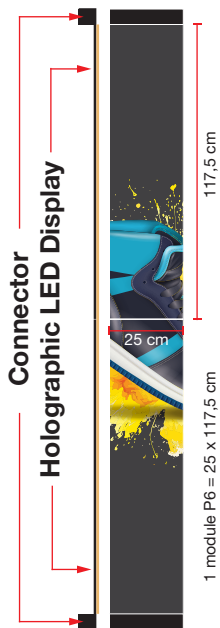

Transparent and invisible whole screen

transparent without frame and seamlessly spliced in a large area

Excellent image quality

Static scanning diver board. 16 bit grayscale with exquisite colors

High brightness High Contrast

9.000 : 1 - 5.000 : 1 cs/ m2 3840 Hz. dazzling and eye-catching

Product Model	P2	P3	P6	P10
Pixel Pitch	P2.5/P2.5	P3.91/P3.91	P6.25/P6.25	P10/P10
Transparency Rate	70%	80%	90%	85%
Display dimension	125x1000/1175	250x1000/1171	250x1175/1475	250x1000
Max Power	800w	800w	800w	800w
Avg Power	240w	240w	240w	240w
Brightness	≥ 4000cd/m2	≥ 4000cd/m2	≥ 4000cd/m2	≥ 4000cd/m2
Refresh Rate	1920/3840	1920/3840	1920/3840	1920/3840

STORE FASCIA

CRYSTAL FILM SCREEN

Lightweight

Thickness 1,5mm Display
Panel weight 1,5kg/m2

Technology

Positive luminescence
transparency ≥85

Arbitrary Cutting

Screen Size can be freely
changed

Soft and flexible

Curvature 1100R

Model P6 / P7.8 / P15.6

Size 100 x 25 cm

Model P10 & P20

Size 96 x 24 cm

CURTAIN LED DISPLAY

High definition and transparency