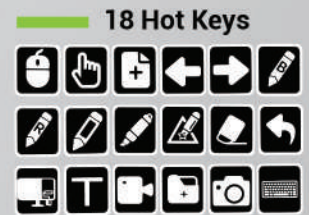

Hardware

Windows OPS Slot