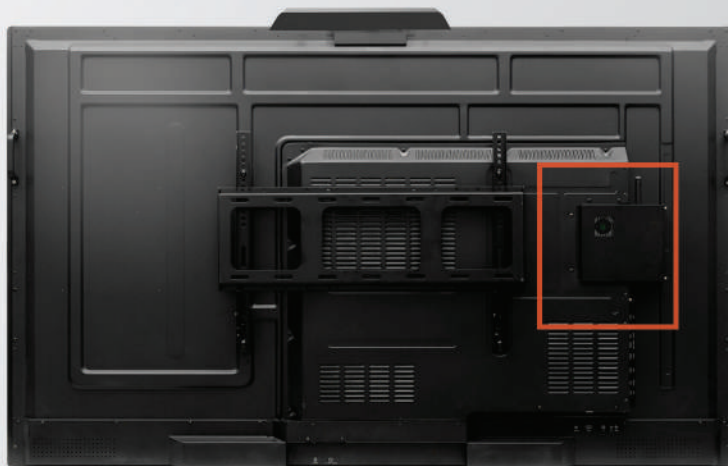

Hardware

Windows OPS Slot