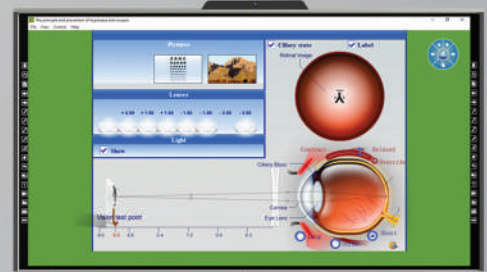

Empower Your Teaching With ICE Board E2 Series

Discover the advanced features and tools designed to enhance your classroom interactivity and engagement.

Interact • Collaborate • Engage

ICE Board E2 Series Provides the Total Solution for all your Educational Needs support with Education Software for STEM (Science, Technology, Engineering and Math), with is a new Interactive Flat Panel Design with 18 Hot Keys Button, New Firmware and App for Class Preparation and Delivery.

Engage Your Classroom With The Interactive ICE Board E2 Series

Features

Floating bar with intuitive UI design

Adopt the newly designed floating menu bar with intuitive UI. Movable hotkeys are provided for users to easily control the interface. Start what you want to do in the shortest time.

Bundled with STEM education software from Interactive Whiteboard Apps

As a new model perfect for education market, ICE Board E2 Series is bundled with our self-developed Whiteboard Software to facilitate interactive teaching. Abundant subject tools and resources are available for teachers to create an engaging class environment.

STEM Software

ICE Board E2 Series Teacher Implementation Chemistry Class

SCAN ME

ICE Board E2 Series Teacher Implementation Physics Class

SCAN ME

ICE Board E2 Series Teacher Implementation Biology Class

SCAN ME