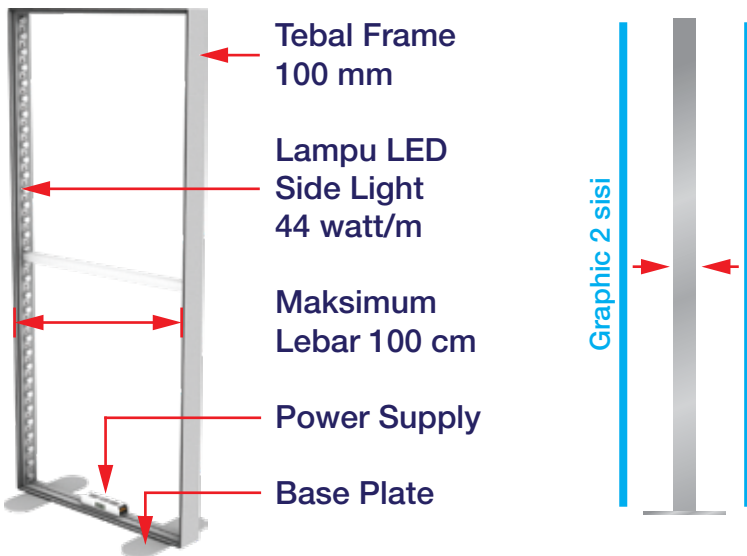

FABRIC FRAME

PILAR

Pilar 4 Sisi

Pilar 3 Sisi

Pilar 2 Sisi

Khusus untuk Fabric Frame L-35

Cukup berikan ukuran Pilar / Tiang. Pemasangan akan di kerjakan oleh team InnoGRAPH

Wall Mounted L-35

Wall Mounted L-60

Inbow (Coak Dinding)

Decorative Hanging

Decorative Ceiling

FABRIC FRAME L-100 (2 SISI)

FREE STANDING

BOOTH PAMERAN

INNOGRAPH OTHERS SOLUTION

Digital Signage Floorstand

LED Digital Banner

Small Display

Dual Sided Hanging LCD

Shelf Header LED Display

LED Videotron

Content Management System (CMS) Subscribe And Setup In Minutes **Easy Manage Multi Brand Screen** Hassle Free Setup **Real Cloud System With Security & Backup System** Streamline & Detail User Management **Enhanced Device Management Tools** Powerful Data-set View Configuration **Detailed Reporting (Device, Proof Of Play, Bandwidth, Layout, Media)**