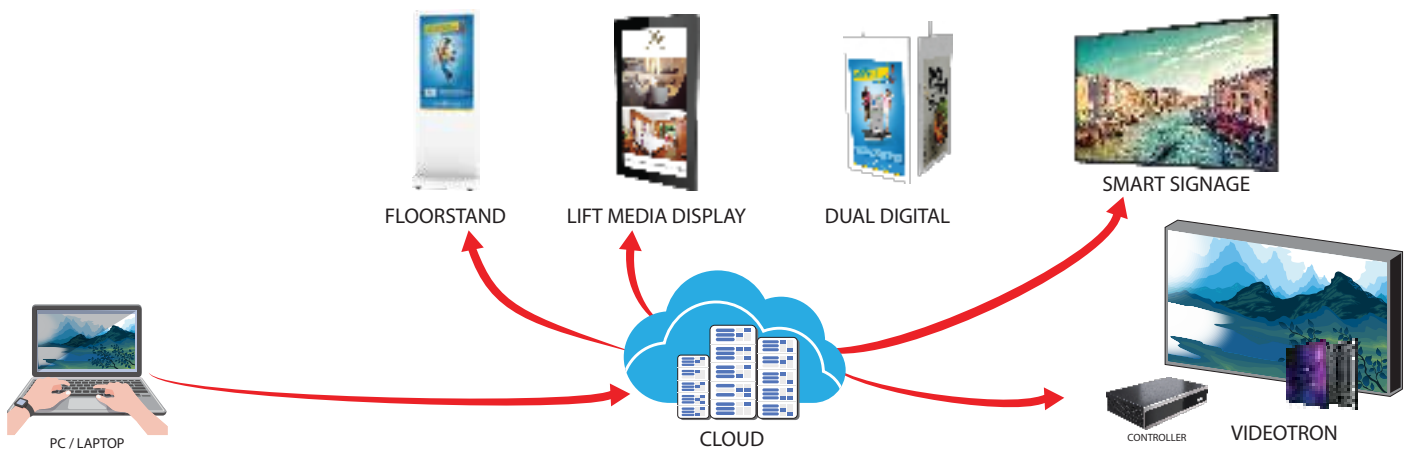

Digital Signage Floorstand

LED Digital Banner

Small Display

Dual Sided Hanging LCD

Shelf Header LED Display

LED Videotron

Content Management System (CMS) Subscribe And Setup In Minutes **Easy Manage Multi Brand Screen** Hassle Free Setup **Real Cloud System With Security & Backup System** Streamline & Detail User Management **Enhanced Device Management Tools** Powerful Data-set View Configuration **Detailed Reporting (Device, Proof Of Play, Bandwidth, Layout, Media)**