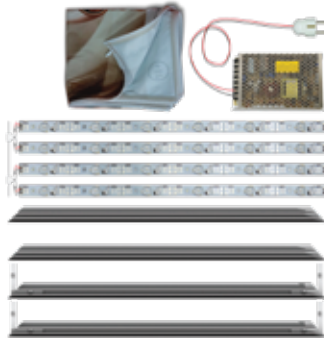

2). Complete Knock Down (CKD).

Kirim Terurai. Tanpa Back Cover

3). Custom Size Frame