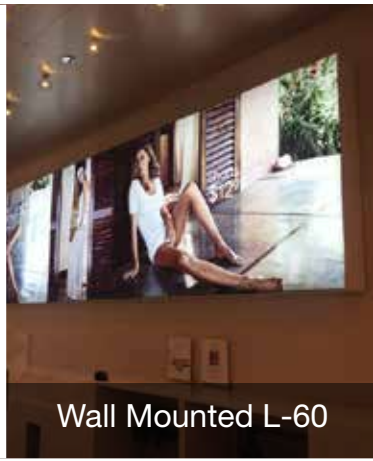

FABRIC FRAME L-100 (2 SISI)

FREE STANDING

BOOTH PAMERAN