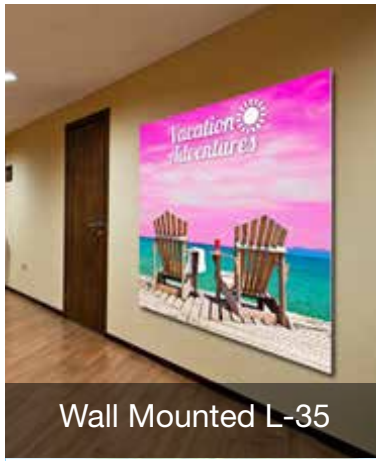

FABRIC FRAME L-100 (2 SISI)

FREE STANDING

BOOTH PAMERAN